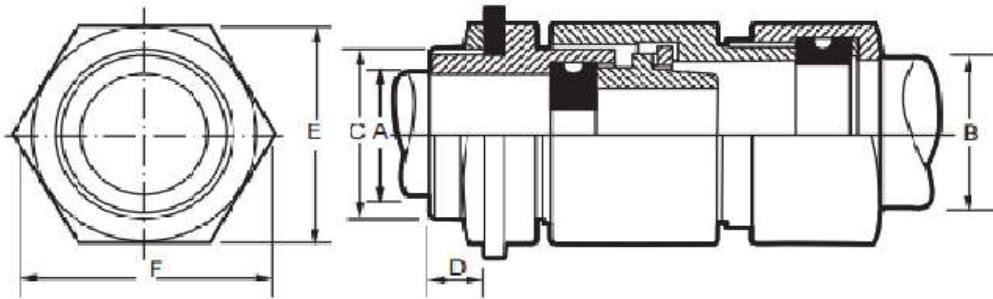

"SWASTIK" Weatherproof Type Double Compression Cable Glands (MEDIUM DUTY)
Suitable For Armoured Cables

CABLE DIMENSION				GLAND DIMENSION					
SIZE	A (UNDER ARMOUR DIA) MM	B (OVER ALL DIA) MM	ARMOUR DIAMETER MM	ENTRY THREAD		D (LENGTH) MM	E (ACROSS FLAT) MM	F (ACROSS CORNER) MM	
				C					
				(ET)	(MM)				
10MM	8.0	9.5	0.8/1.4	1/2"	M20	24.0	17.75	59.0	
12MM	12.0	15.0	0.8/1.4	5/8"	M20	24.0	22.0	65.0	
16MM	12.0	16.0	0.8/1.4	3/4"	M20	24.0	23.0	67.0	
19MM	14.0	17.5	0.8/1.4	3/4"	M25	24.0	24.0	70.0	
22MM	14.0	19.0	0.8/1.4	3/4"	M25	24.0	25.5	72.0	
25MM	18.5	23.0	0.8/1.4	1"	M20	24.0	31.5	73.0	
28MM	21.5	26.0	0.8/1.4	1.1/8"	M25	24.0	34.5	76.0	
32MM	27.0	31.0	0.8/1.4	1.1/4"	M25	24.0	41.0	78.0	
35MM	30.0	35.0	0.8/1.4	1.3/8"	M32	24.0	45.5	80.0	
38MM	32.0	38.0	0.8/1.4	1.1/2"	M32	24.0	47.5	82.0	
45MM	38.0	46.0	0.8/1.4	1.3/4"	M40	24.0	56.5	83.0	
50MM	46.0	49.0	0.8/1.4	2"	M40	24.0	61.0	86.0	
57MM	48.0	57.0	0.8/1.4	2.1/4"	M32	24.0	67.0	86.0	
63MM	56.0	60.0	0.8/1.4	2.1/2"	M40	24.0	74.5	88.0	
70MM	63.0	68.0	0.8/1.4	2.3/4"	M50	24.0	82.5	90.0	
75MM	68.0	76.0	0.8/1.4	3"	M50	24.0	92.5	97.0	